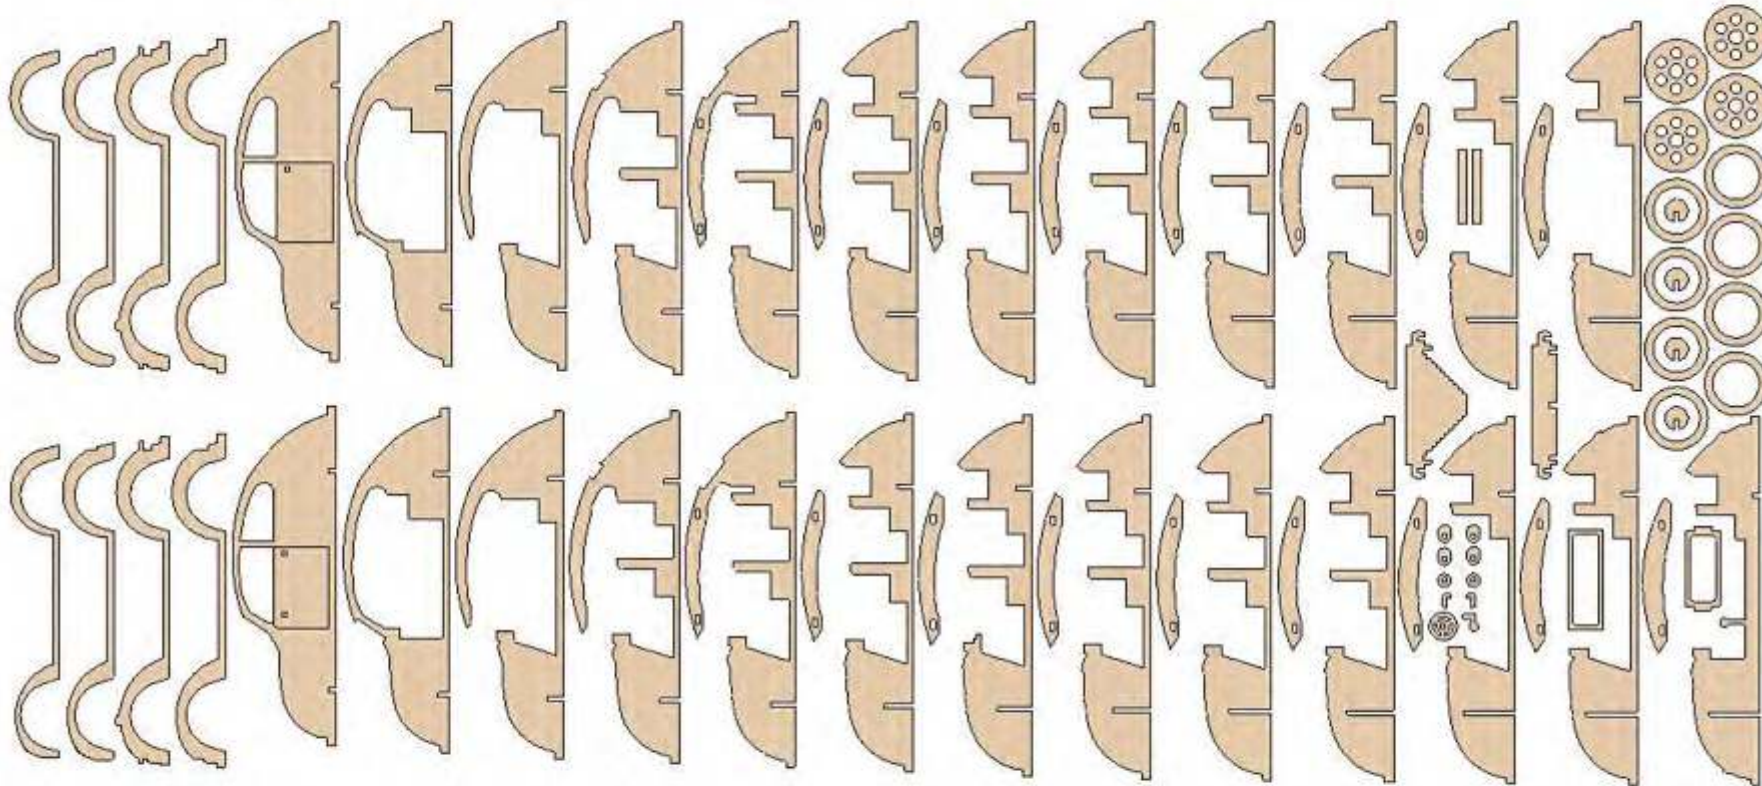

VW BUG

www.4keepsakes.co.za

VW BUG

www.4keepsakes.co.za

PARTS

BODY

WHEELS

Glue inside

LIGHTS

LEFT VIEW

RIGHT VIEW

www.4keepsakes.co.za

FRONT VIEW

ASSEMBLY STEPS

PAGE 10 OF
10

BACK VIEW